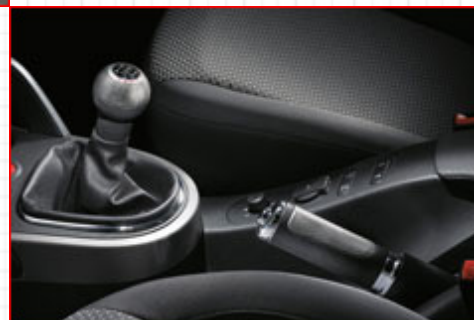

Autoemotion

Fitting price not included