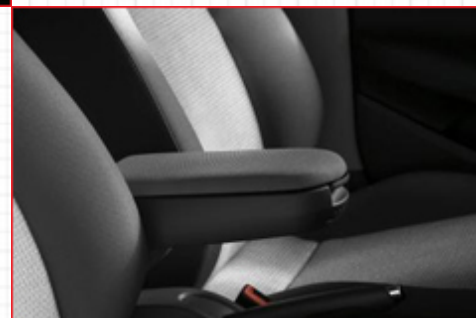

SEAT

NEW IBIZA

ACCESSORIES

Nayara blue handbrake cover  
6J0064310A  
RRP **£65.00** Inc VAT

Sport pedals  
6J0071701  
RRP **£75.00** Inc VAT

blk. / grey central armrest  
6J0061000YHL  
RRP **£85.00** Inc VAT